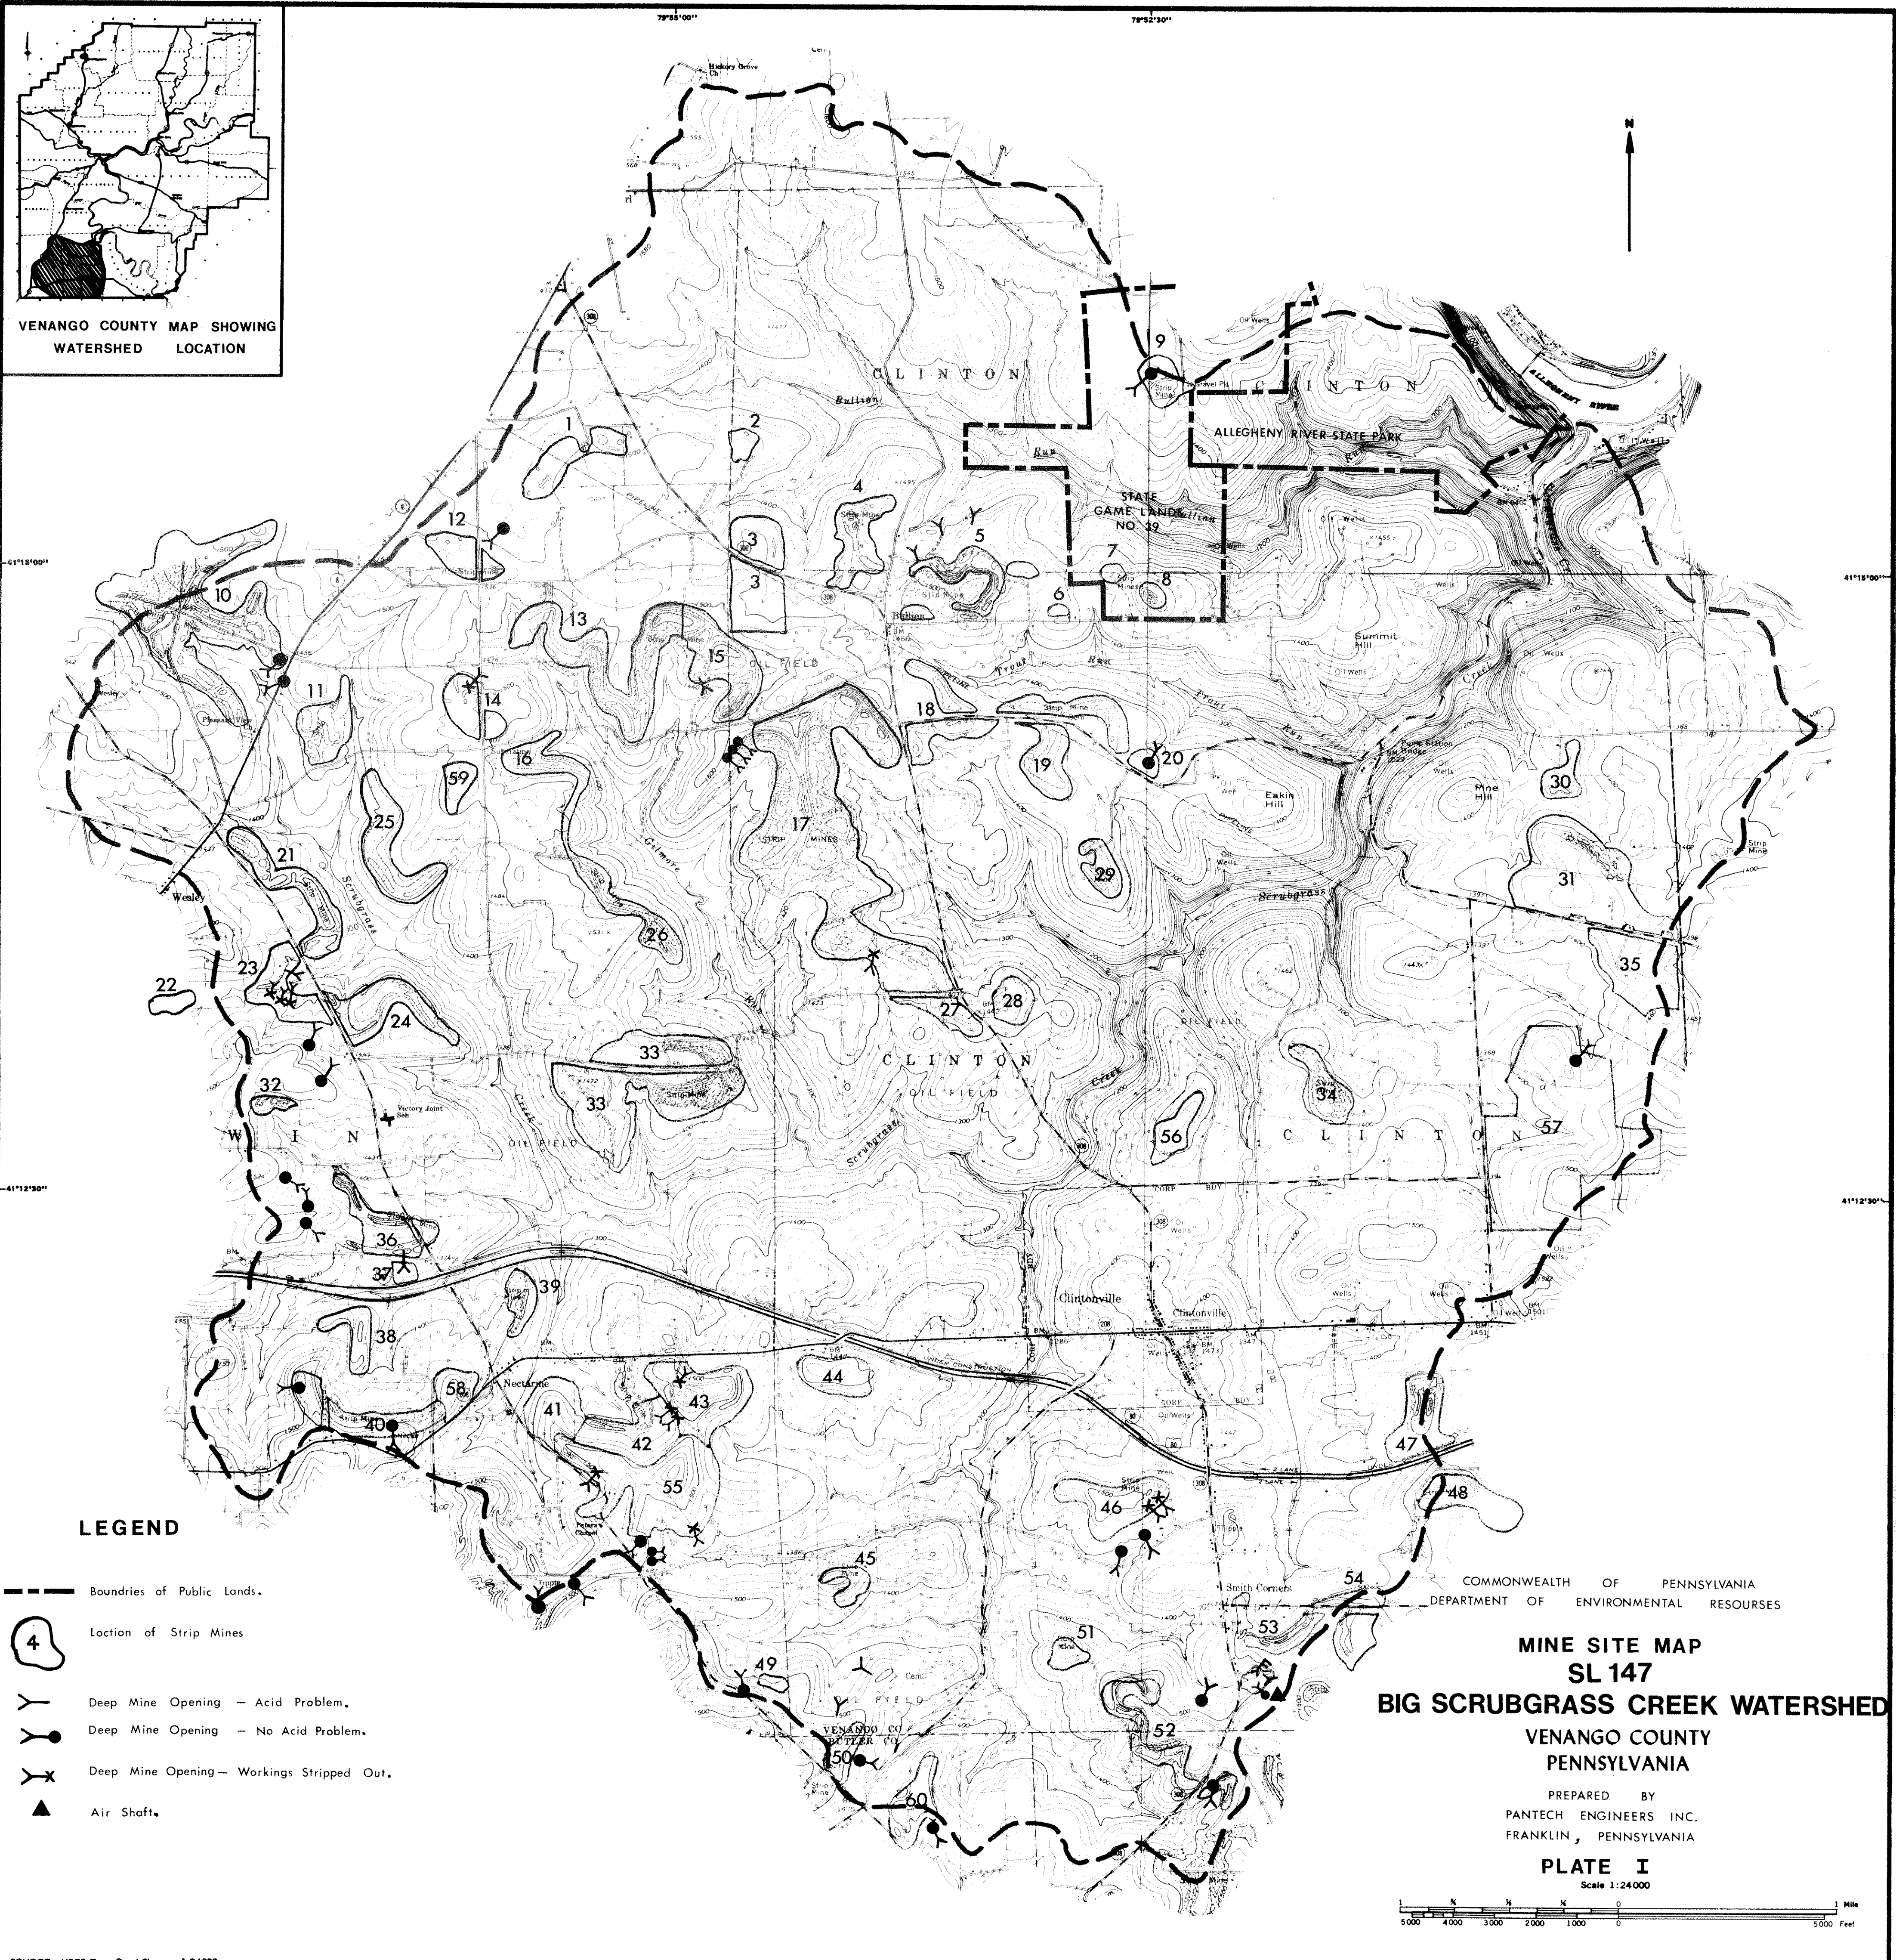

VENANGO COUNTY MAP SHOWING WATERSHED LOCATION

LEGEND

- Boundries of Public Lands.
- Location of Strip Mines
- Deep Mine Opening - Acid Problem.
- Deep Mine Opening - No Acid Problem.
- Deep Mine Opening - Workings Stripped Out.
- Air Shaft.

COMMONWEALTH OF PENNSYLVANIA
DEPARTMENT OF ENVIRONMENTAL RESOURCES

**MINE SITE MAP
SL 147
BIG SCRUBGRASS CREEK WATERSHED
VENANGO COUNTY
PENNSYLVANIA**

PREPARED BY
PANTECH ENGINEERS INC.
FRANKLIN, PENNSYLVANIA

PLATE I
Scale 1:24,000